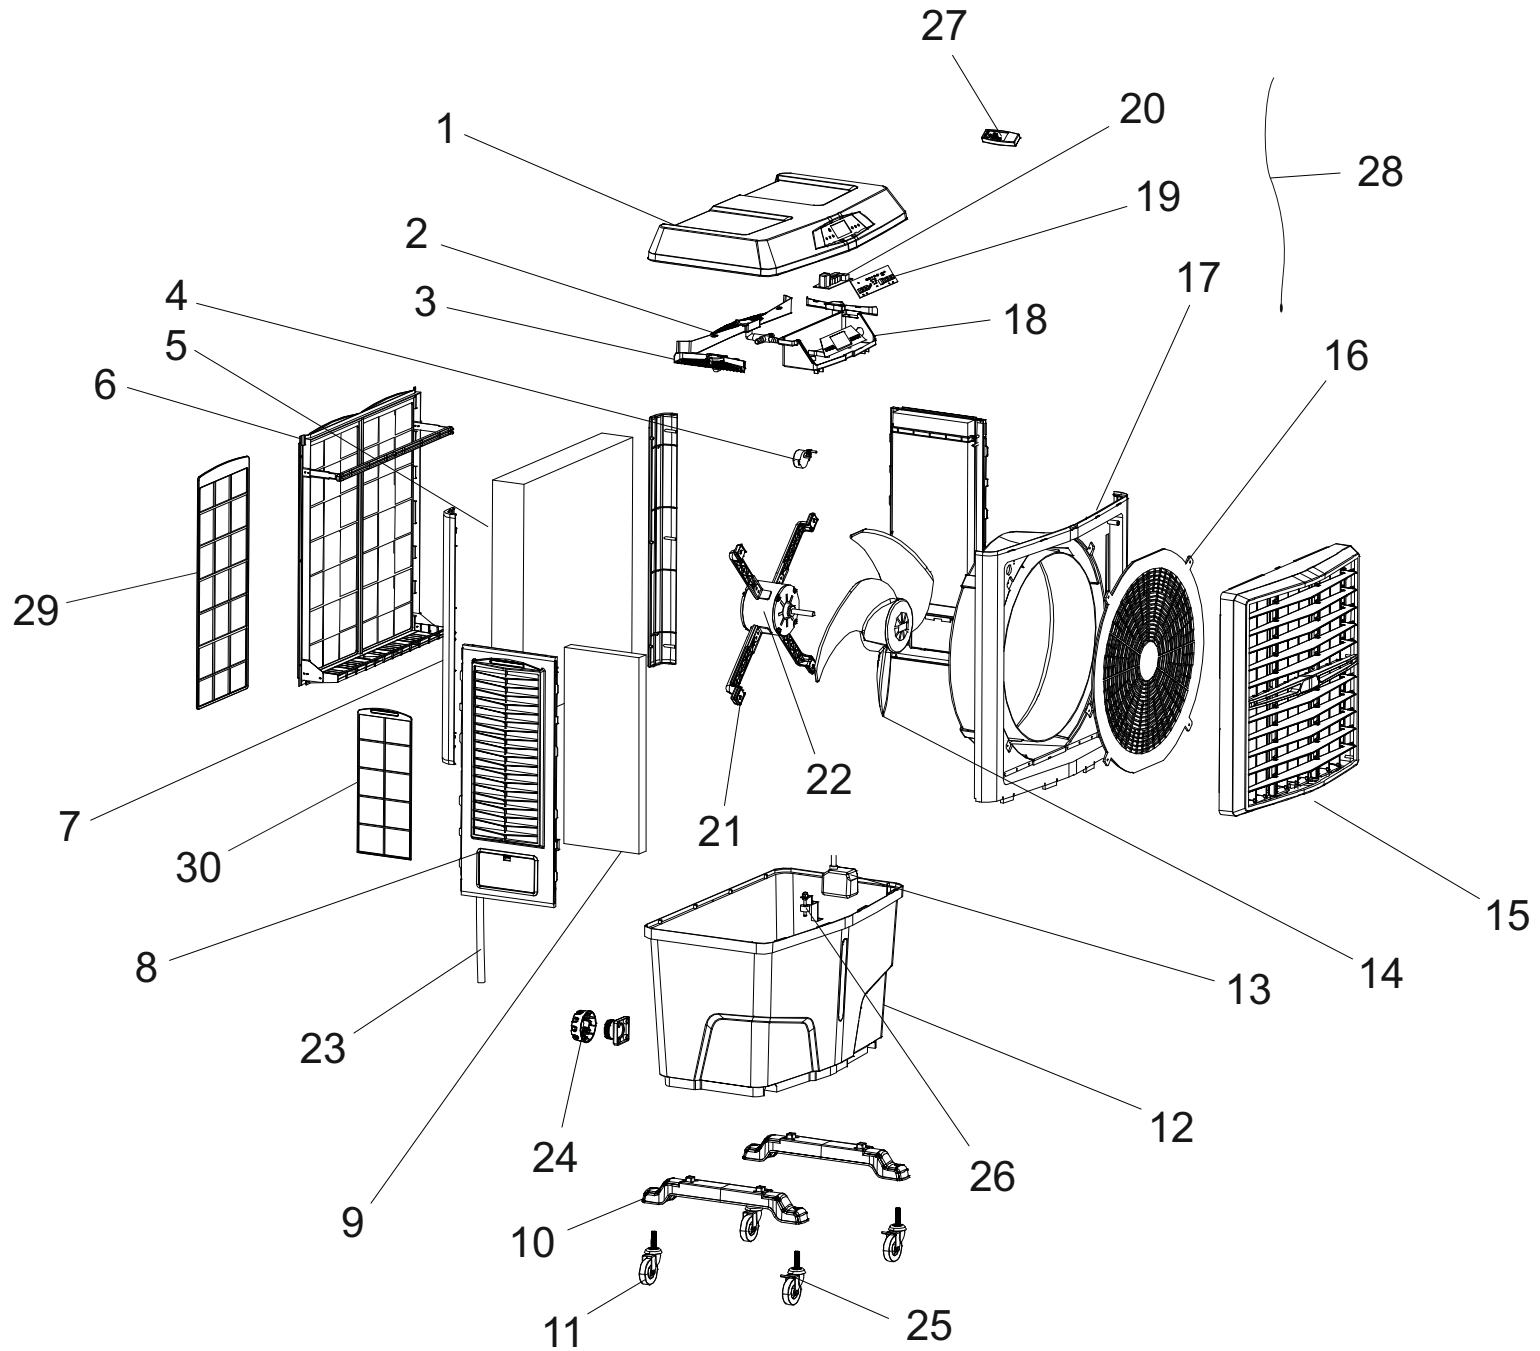

MODEL BC 80

UNIT 1

ILLUSTRATED PARTS BREAKDOWN

From Serial Number:

Rev. A - Feb. 2020

MODEL BC 80

UNIT 3

PARTS LIST

Pos.	Code N°	Description
1	4140.967	Top Cover
2	4140.968	Rear water Distributor
3	4140.986	Side water distributor
4	4140.992	Swing motor
5	4140.970	Rear Cooling pad
6	4140.987	Rear plastic panel
7	4140.969	Pillar
8	4140.973	Side plastic panel
9	4140.988	Side cooling pad
10	4140.975	Wheels holder
11	4140.989	Wheel
12	4140.974	Water tank
13	4140.980	Water pump
14	4140.972	Fan
15	4140.977	Louver frame & louver
16	4140.978	Mesh Enclosure
17	4140.979	Air hose
18	4141.158	Control board box
19	4141.159	Display control panel
20	4140.991	Control panel
21	4140.993	Motor support
22	4140.971	Motor
23	4502.520	Water pipe
24	4140.521	Discharge cap
25	4140.522	Two Wheel +Brake
26	4140.523	Water Level Sensor
27	4140.524	Remote Control
28	4141.157	Temperature sensor
29	4141.154	Rear dust filter
30	4141.155	Lateral dust filter

UNIT 3

RECOMMENDED SPARE PARTS

Pos.	Code N°	Description
4	4140.992	Swing motor
5	4140.970	Rear Cooling pad
9	4140.988	Side cooling pad
11	4140.989	Wheel
13	4140.980	Water pump
19	4141.159	Display control panel
20	4140.991	Control panel
22	4140.971	Motor
26	4140.523	Water Level Sensor
27	4140.524	Remote Control

MODEL BC 80

UNIT 1

ILLUSTRATED PARTS BREAKDOWN

From Serial Number: 76G36000296

Rev. -- Dec. 2016

MODEL BC 80

UNIT 3

PARTS LIST