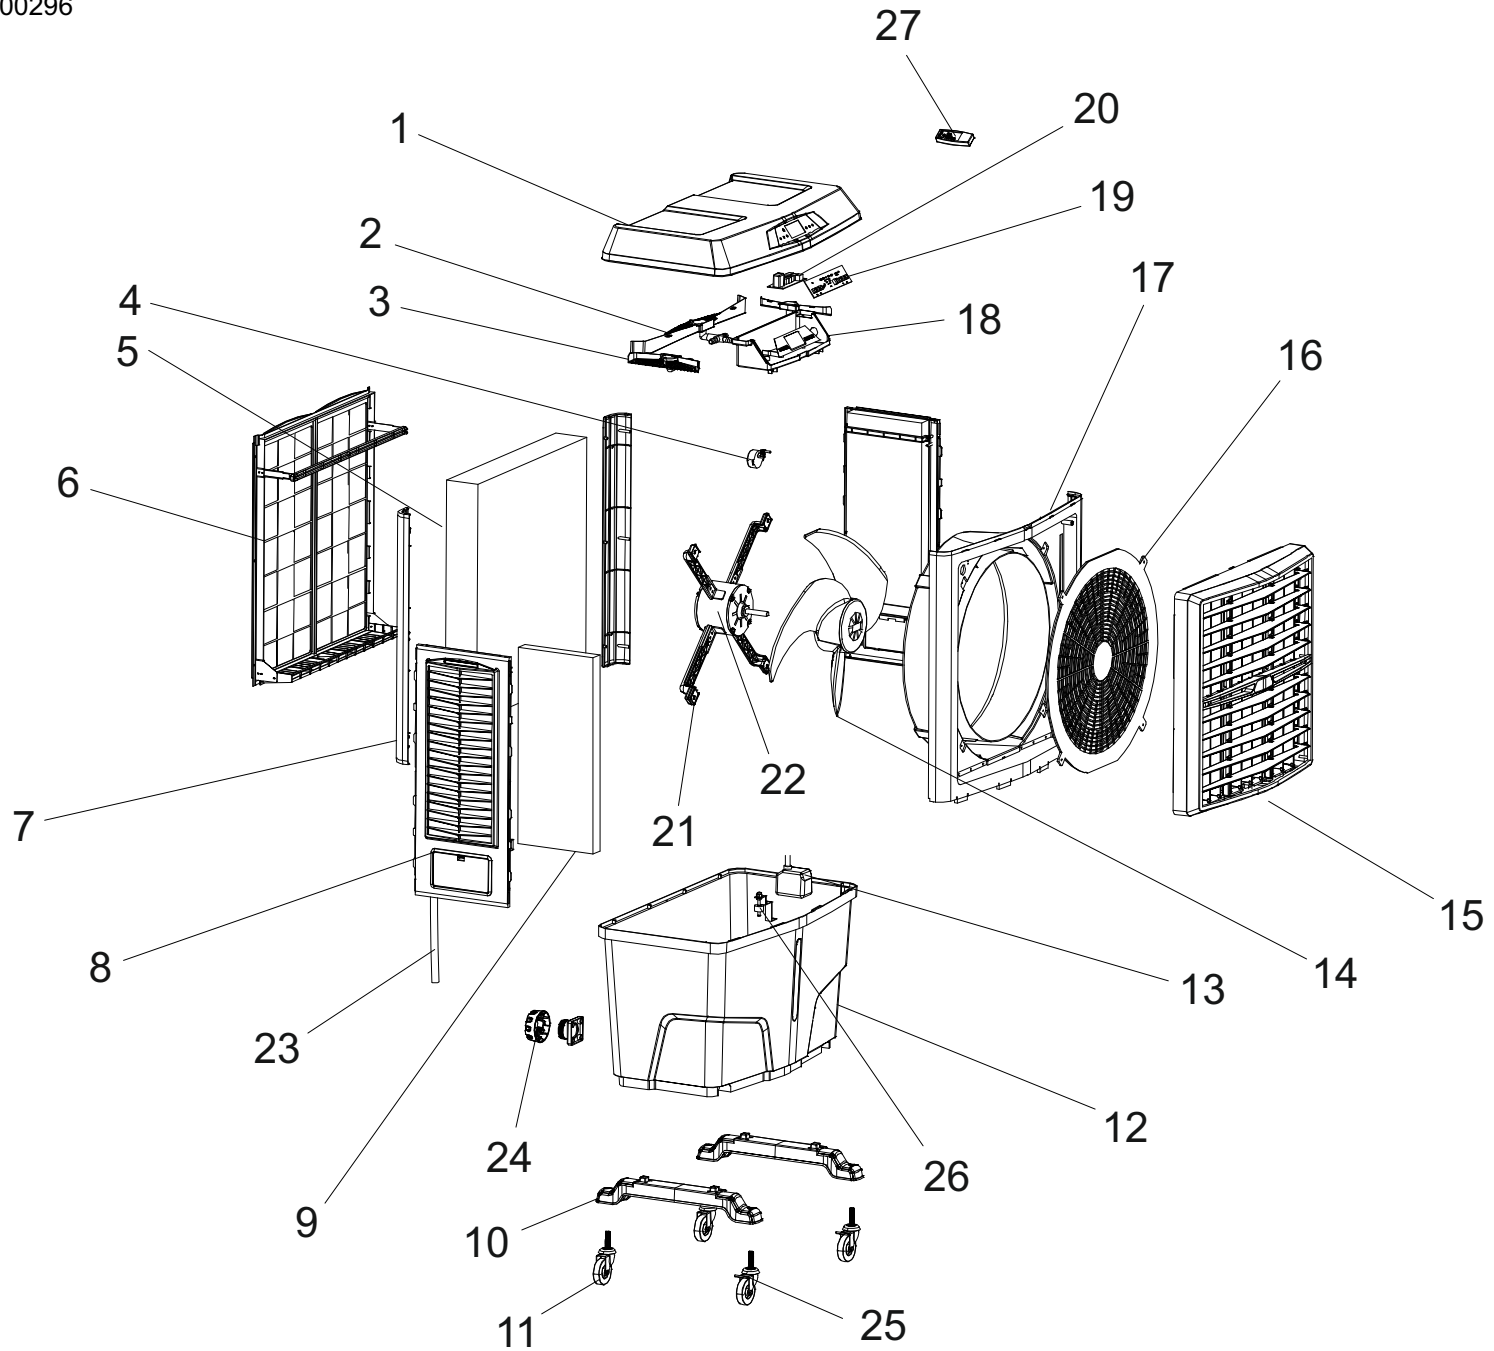

Pos.	Code N°	Description
1	4140.967	Top Cover
2	4140.968	Rear water Distributor
3	4140.986	Side water distributor
4	4140.992	Swing motor
5	4140.970	Rear Cooling pad
6	4140.987	Rear plastic panel
7	4140.969	Pillar
8	4140.973	Side plastic panel
9	4140.988	Side cooling pad
10	4140.975	Wheels holder
11	4140.989	Wheel
12	4140.974	Water tank
13	4140.980	Water pump
14	4140.972	Fan
15	4140.977	Louver frame & louver
16	4140.978	Mesh Enclosure
17	4140.979	Air hose
18	4141.158	Control board box
19	4141.159	Display control panel
20	4140.991	Control panel
21	4140.993	Motor support
22	4140.971	Motor
23	4502.520	Water pipe
24	4140.521	Discharge cap
25	4140.522	Two Wheel +Brake
26	4140.523	Water Level Sensor
27	4140.524	Remote Control
28	4141.157	Temperature sensor
29	4141.154	Rear dust filter
30	4141.155	Lateral dust filter

UNIT 3

RECOMMENDED SPARE PARTS

Pos.	Code N°	Description
4	4140.992	Swing motor
5	4140.970	Rear Cooling pad
9	4140.988	Side cooling pad
11	4140.989	Wheel
13	4140.980	Water pump
19	4141.159	Display control panel
20	4140.991	Control panel
22	4140.971	Motor
26	4140.523	Water Level Sensor
27	4140.524	Remote Control

MODEL BC 80

UNIT 1

ILLUSTRATED PARTS BREAKDOWN

From Serial Number: 76G36000296

Rev. -- Dec. 2016

MODEL BC 80

UNIT 3

PARTS LIST